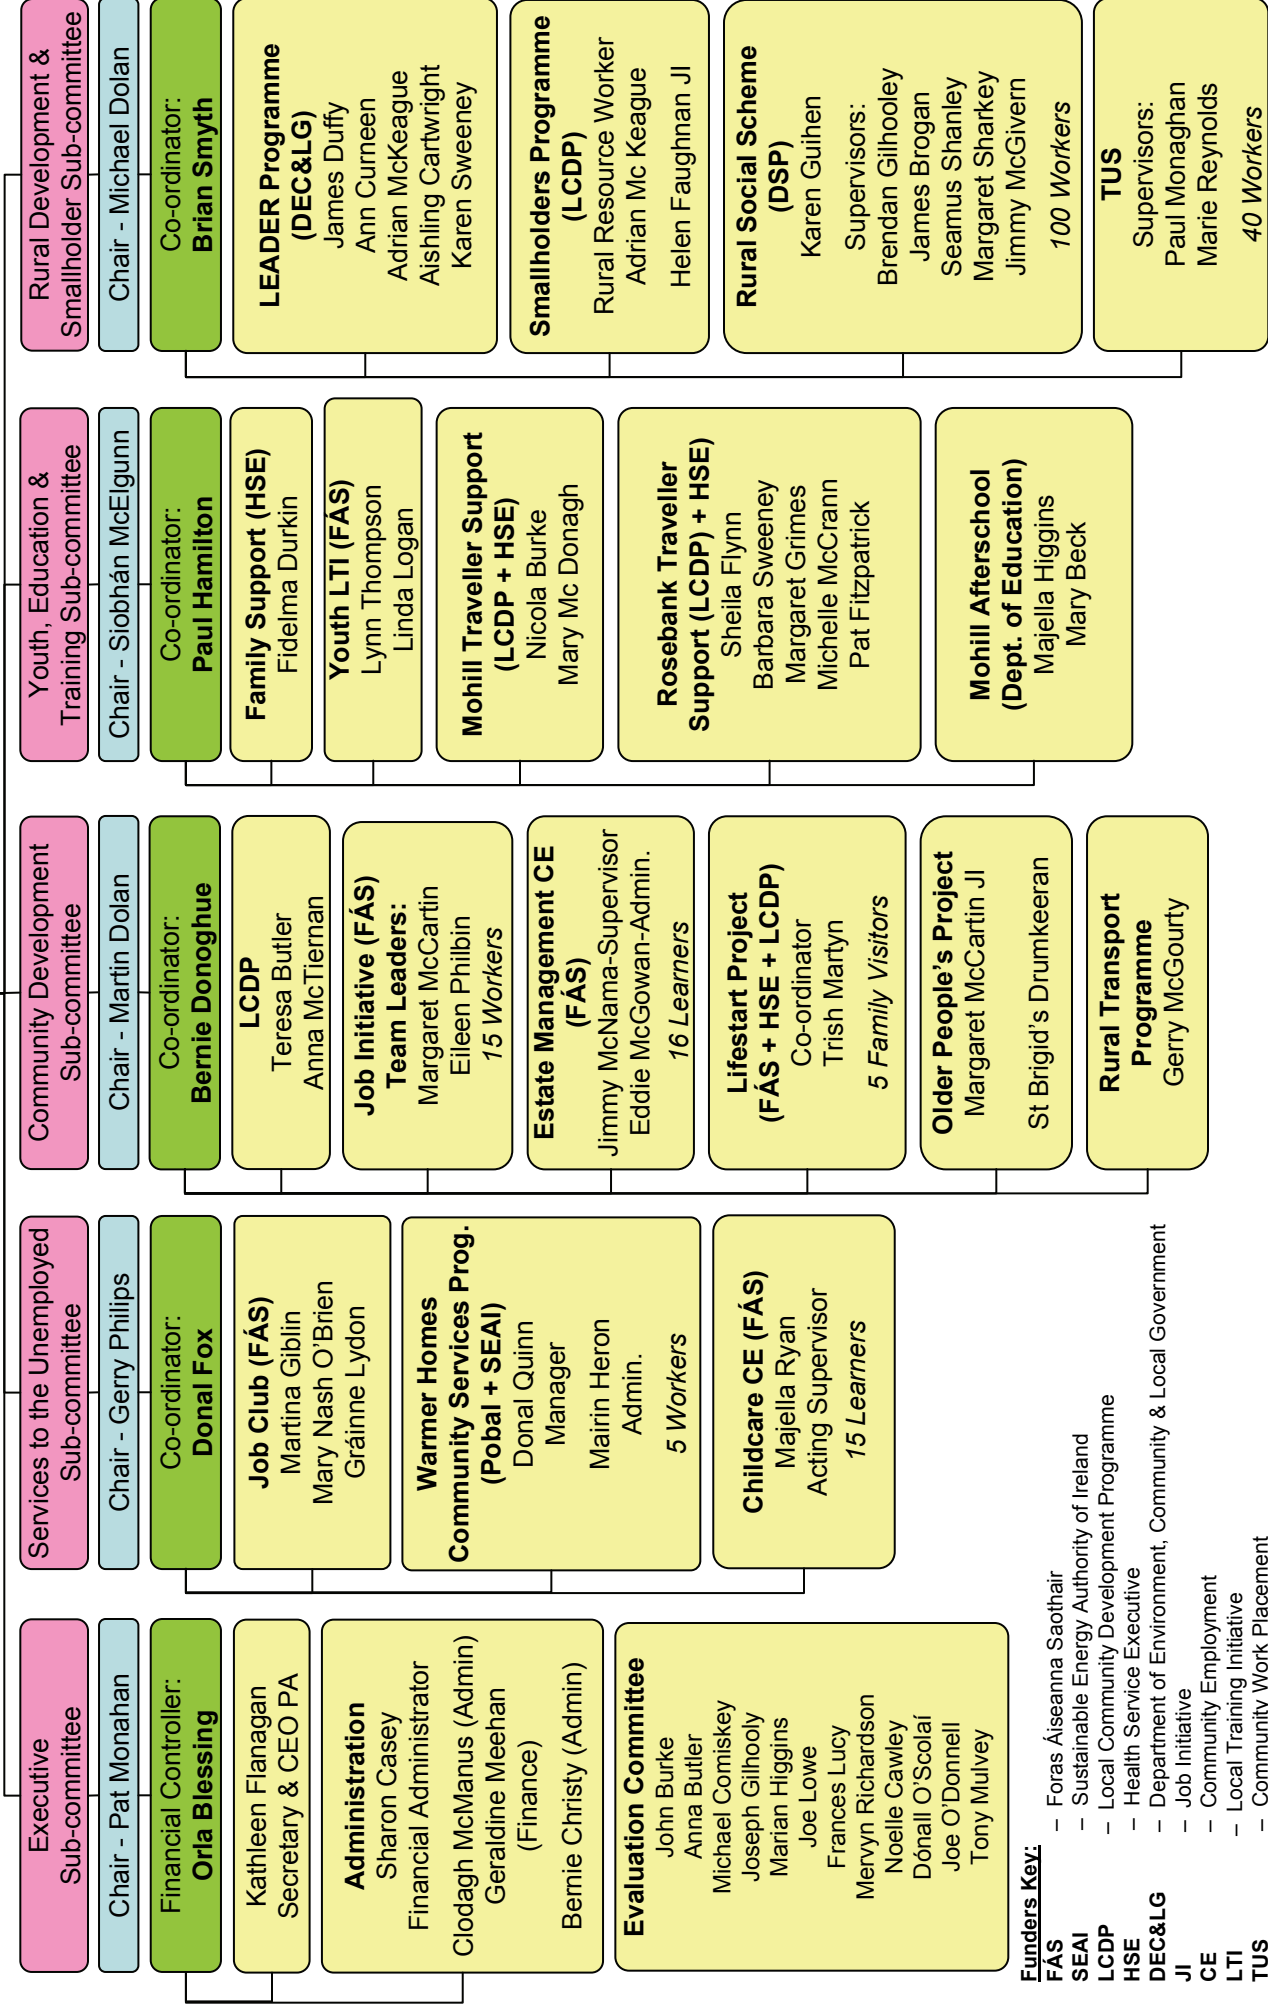

LEITRIM DEVELOPMENT COMPANY BOARD

CEO – Tom Lavin

Funders Key:

- FÁS – Foras Áiseanna Saothair
- SEAI – Sustainable Energy Authority of Ireland
- LCDP – Local Community Development Programme
- HSE – Health Service Executive
- DEC&LG – Department of Environment, Community & Local Government
- JJ – Job Initiative
- CE – Community Employment
- LTI – Local Training Initiative
- TUS – Community Work Placement
- DSP – Department Social Protection